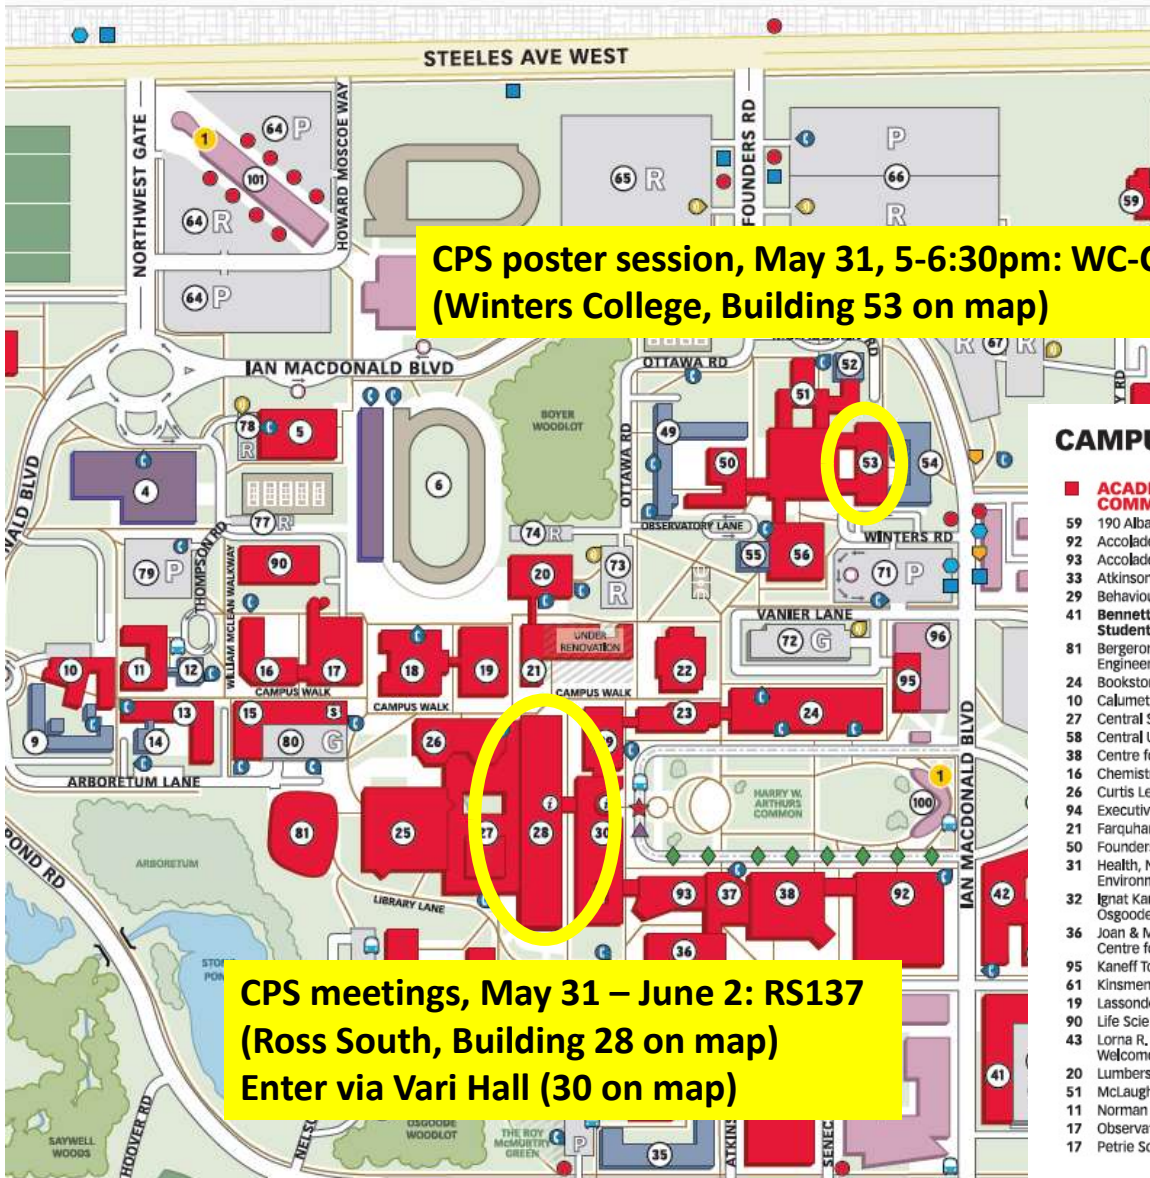

# 2023 CPS Annual Meetings, York University Map

**CPS poster session, May 31, 5-6:30pm: WC-C001B, Dining Hall (Winters College, Building 53 on map)**

**CPS meetings, May 31 – June 2: RS137 (Ross South, Building 28 on map) Enter via Vari Hall (30 on map)**

## CAMPUS DIRECTORY

### ACADEMIC, ADMINISTRATIVE & COMMERCIAL BUILDINGS

59	190 Albany Road	ALB	A8
92	Accolade East	ACE	E7
93	Accolade West	ACW	E6
33	Atkinson	ATK	E5
29	Behavioural Science	BSB	D5
41	Bennett Centre for Student Services, Admissions	BCS	E7
81	Bergeron Centre for Engineering Excellence	BRG	E4
24	Bookstore, York Lanes	YL	D6
10	Calumet College	CC	D3
27	Central Square	CSQ	D5
58	Central Utilities Building	CUB	B8
38	Centre for Film & Theatre	CFT	E6
16	Chemistry	CB	D4
26	Curtis Lecture Halls	CLH	D5
94	Executive Learning Centre	ELC	E7
21	Farquharson Life Sciences	FRQ	D5
50	Founders College	FC	C6
31	Health, Nursing & Environmental Studies	HNE	E4
32	Ignat Kaneff Building, Osgoode Hall Law School	OSG	E4
36	Joan & Martin Goldfarb Centre for Fine Arts	CFA	E5
95	Kaneff Tower	KT	D7
61	Kinsmen	K	C9
19	Lassonde Building	LAS	D5
90	Life Sciences Building	LSB	C4
43	Lorna R. Marsden Honour Court & Welcome Centre	HC	C7
20	Lumbers	LUM	C5
51	McLaughlin College	MC	B6
11	Norman Bethune College	BC	D3
17	Observatory, Petrie	PSE	D4
17	Petrie Science & Engineering	PSE	D4

60	Physical Resources Building	PRB	B9
28	Ross Building	R	D5
25	Scott Library	SCL	D4
27	Scott Religious Centre, CSQ	SRC	D5
42	Seymour Schulich Building	SSB	E7
2	Sherman Health Science Research Centre	SHR	B2
18	Steaclie Science & Engineering Library	STL	D4
22	Stedman Lecture Halls	SLH	D6
13	Stong College	SC	D3
23	Student Centre	STC	D6
4	Tait McKenzie Centre	TM	C3
56	Vanier College	VC	C6
30	Vari Hall	VH	D5
39	Victor Phillip Dahdah Building (Formerly Technology Enhanced Learning - TEL)	DB	E6
5	West Office Building	WOB	C4
15	William Small Centre	WSC	D4
53	Winters College	WC	C6
24	York Lanes	YL	D6